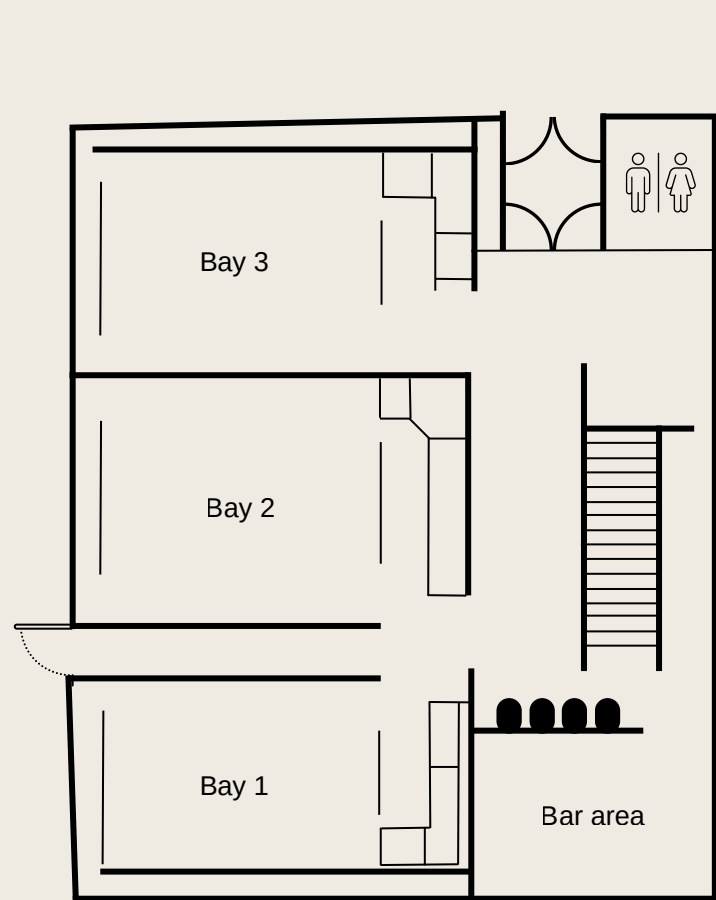

City

Ground Floor