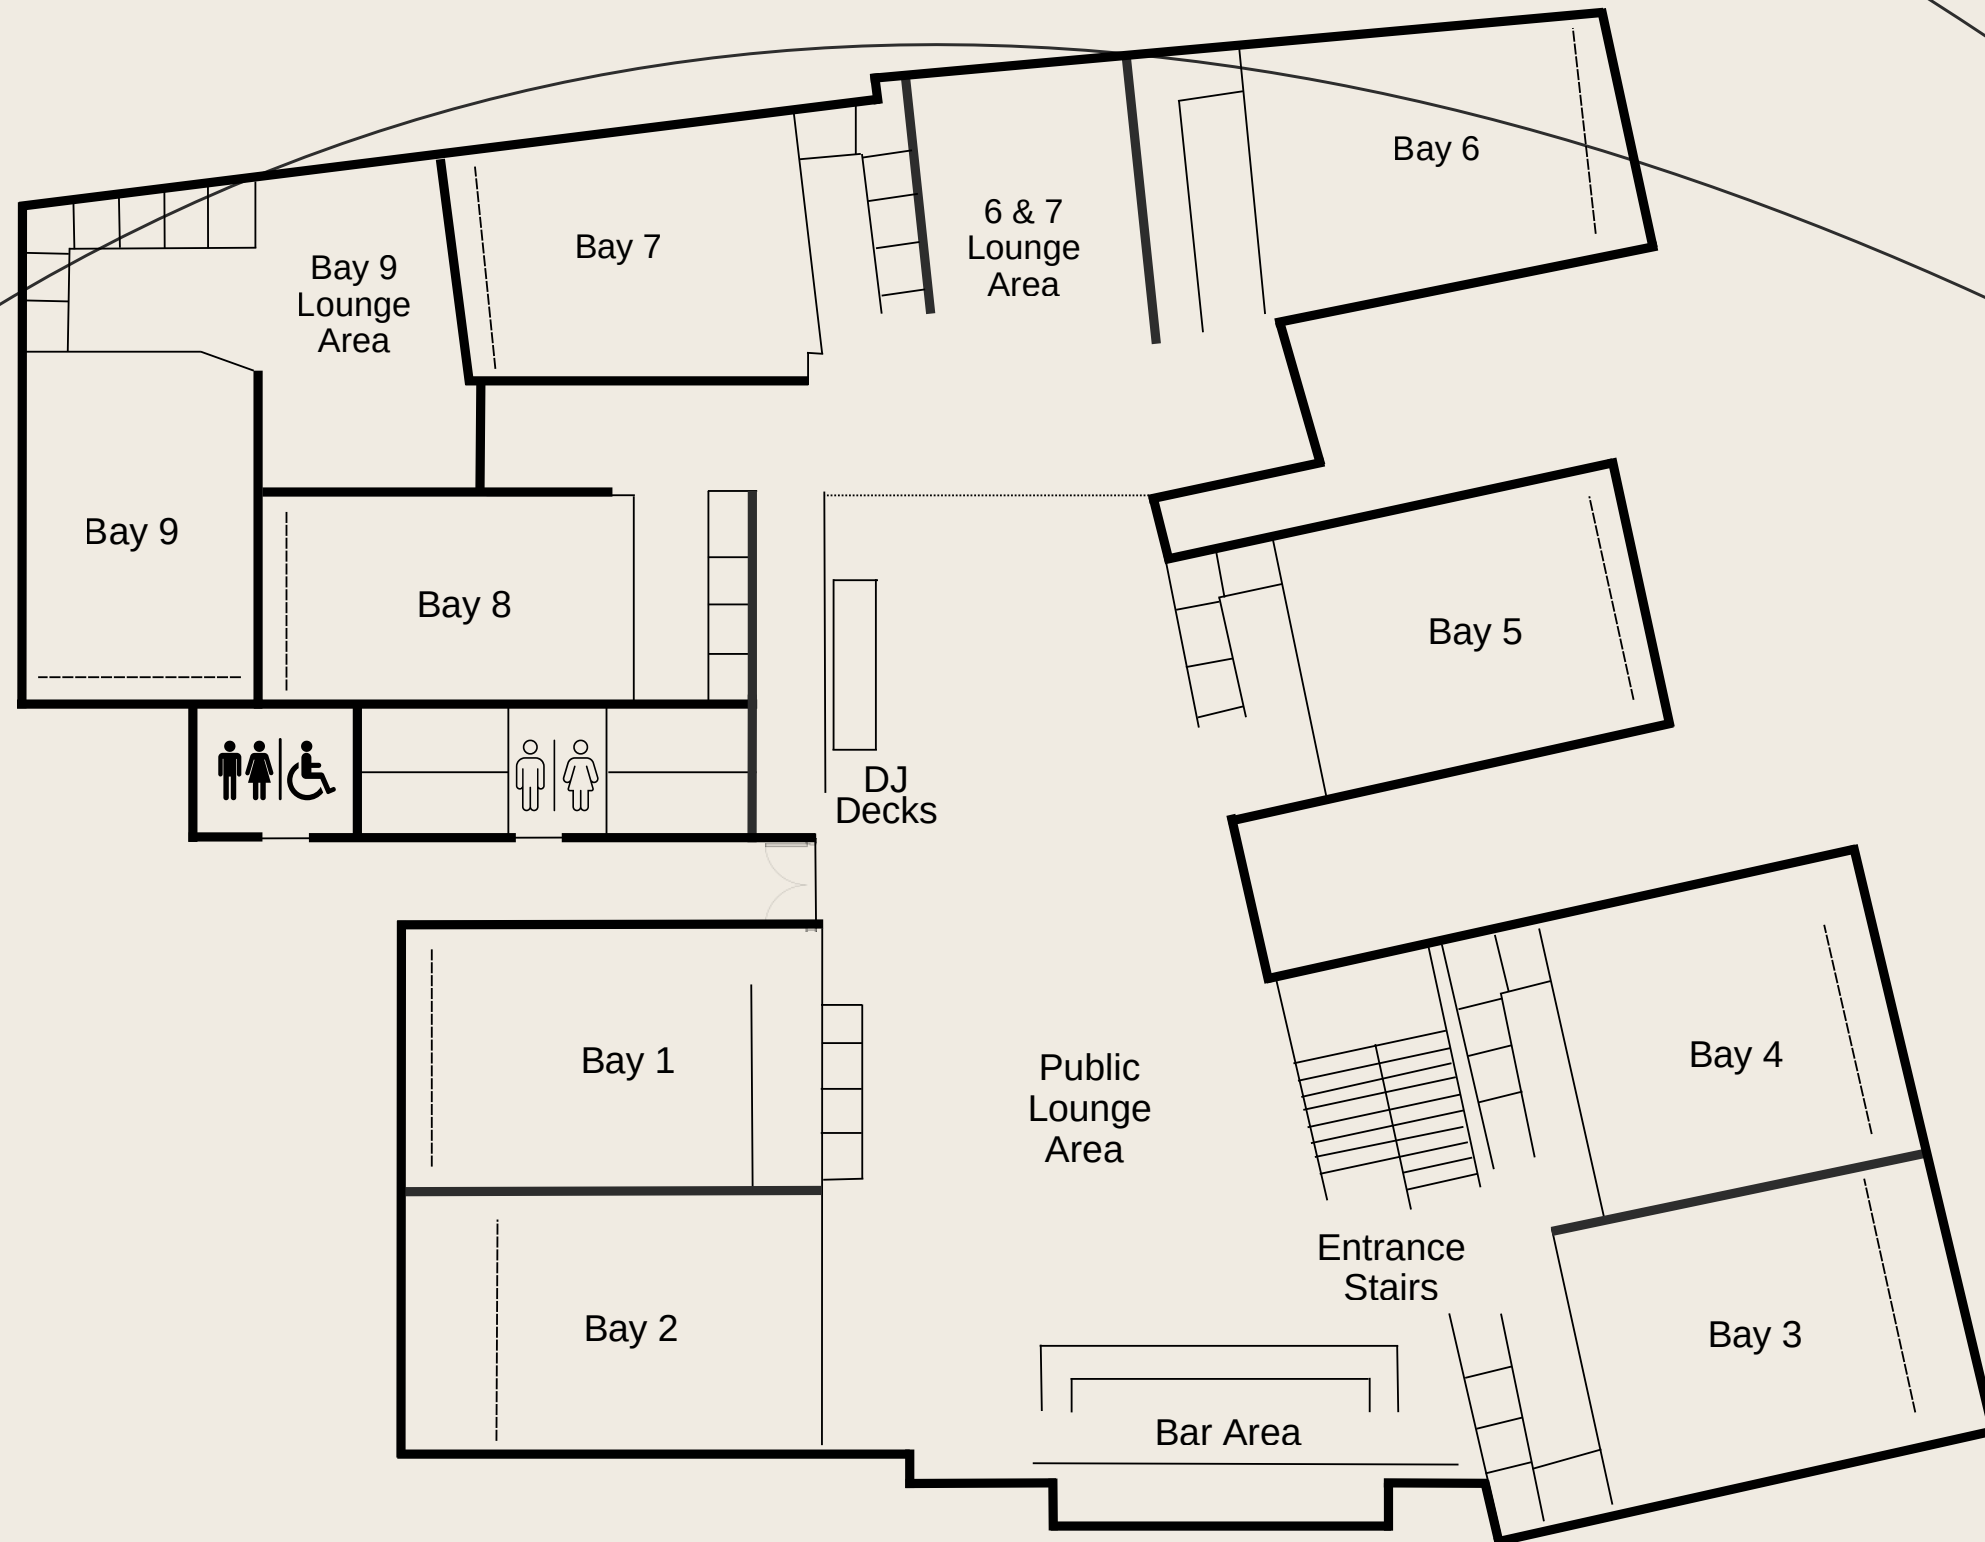

Soho

Find Out More
About Pitch Soho