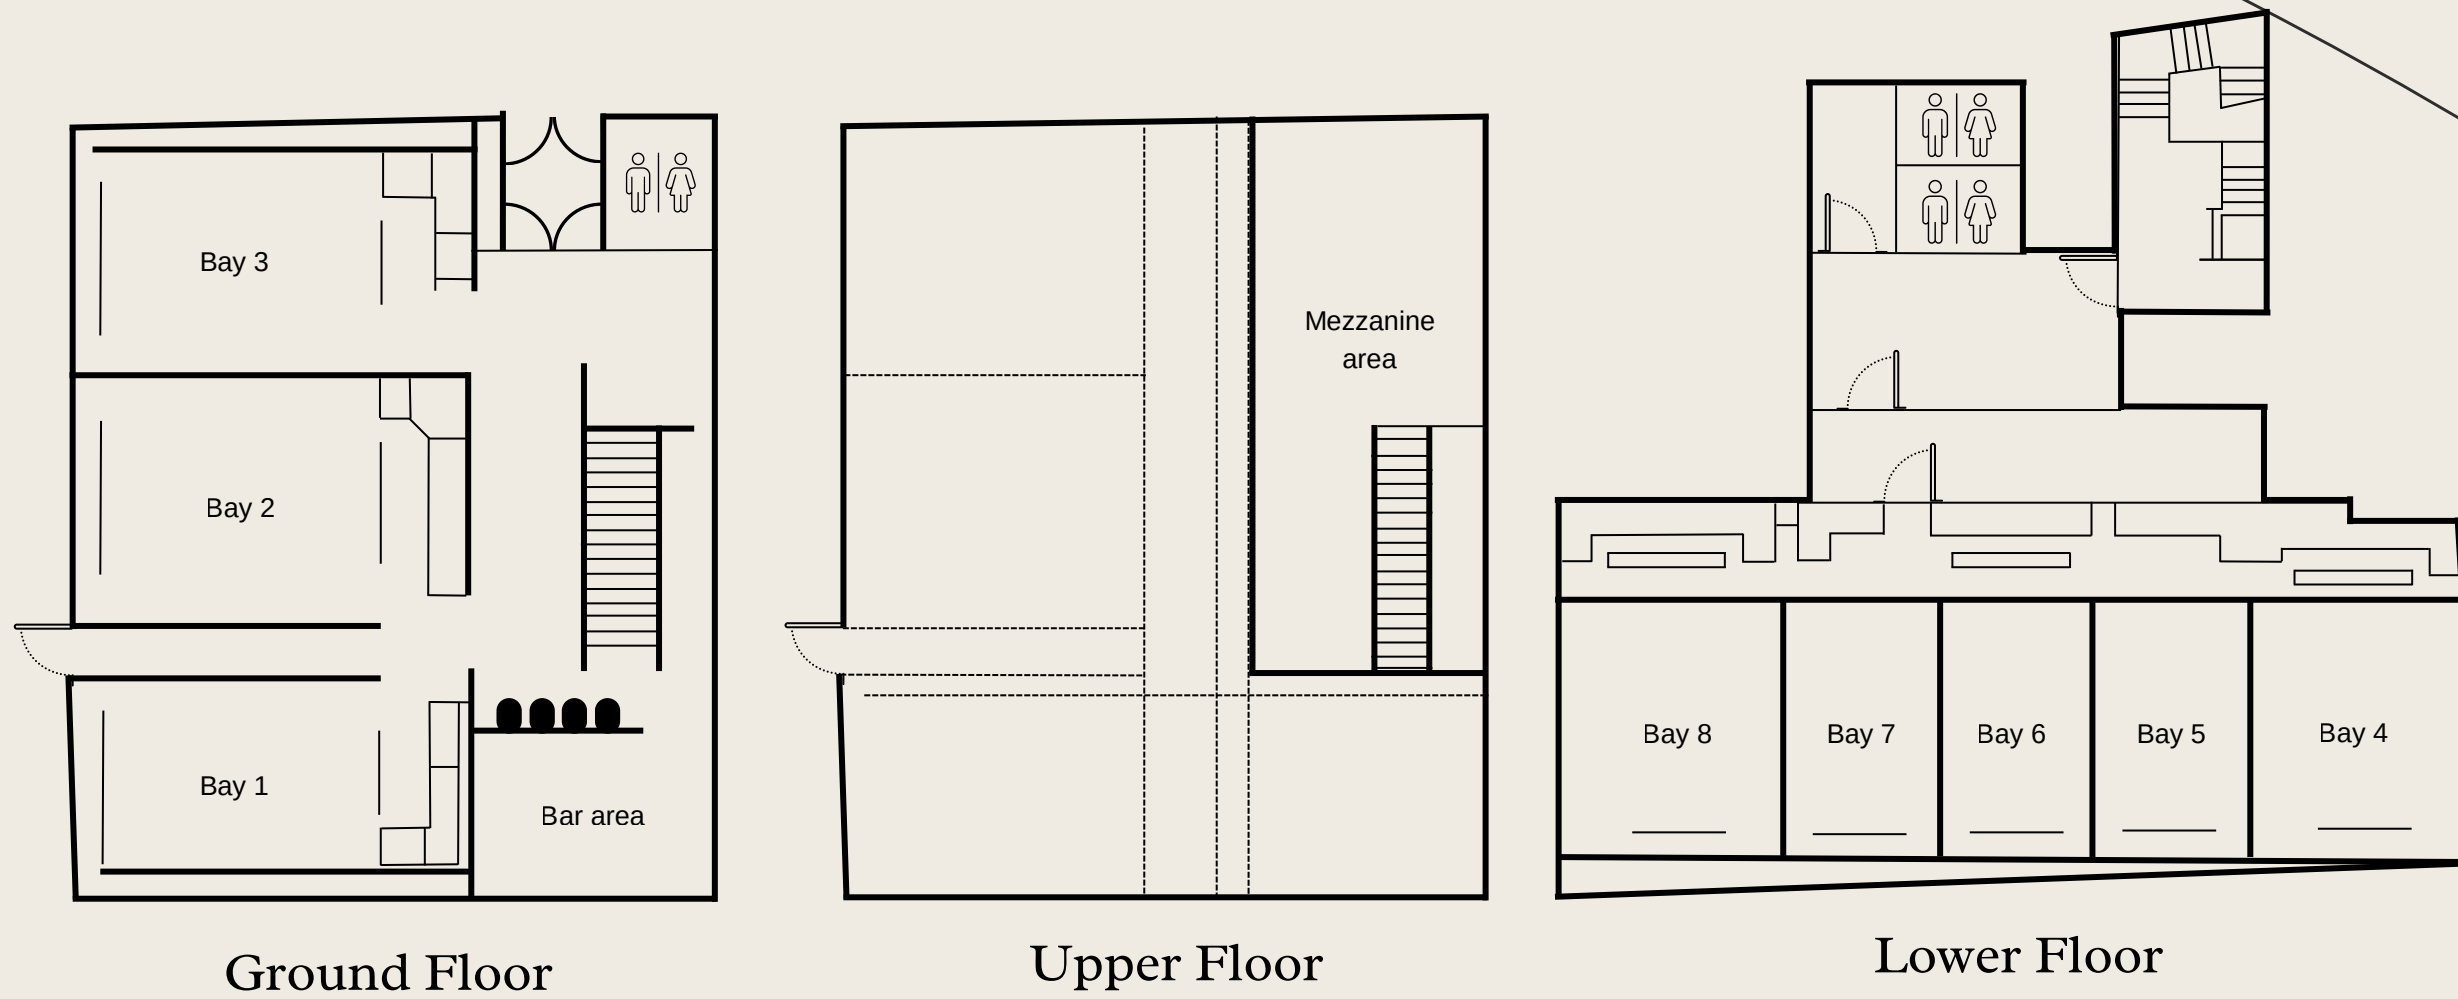

City

Find Out More
About Pitch City