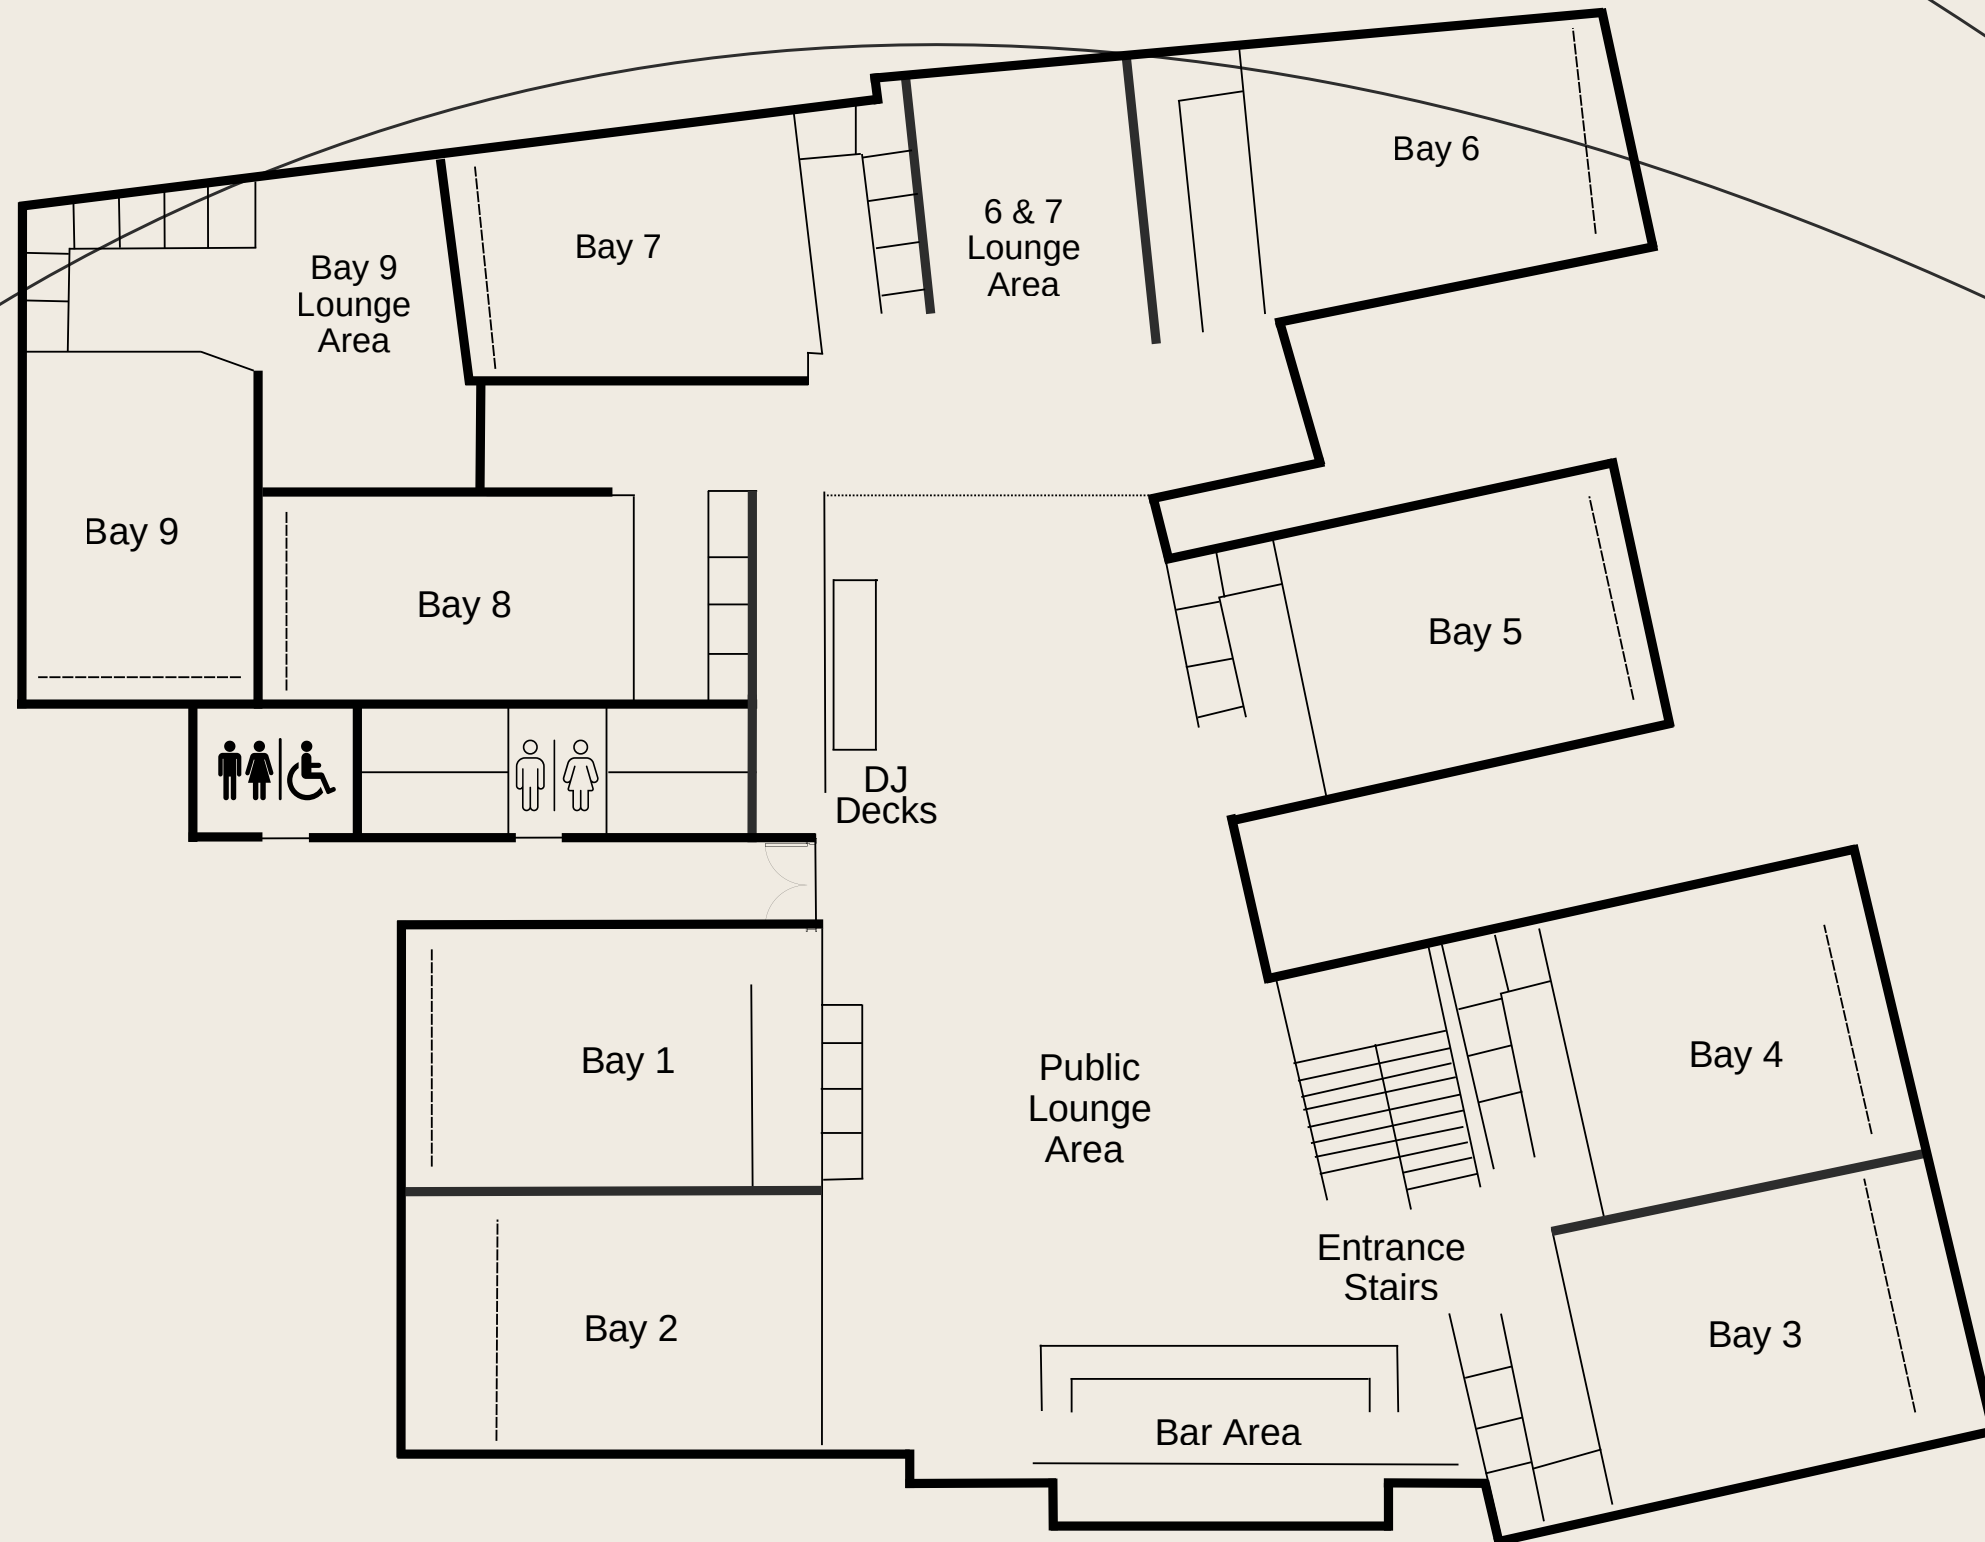

Soho

Find Out More
About Pitch Soho